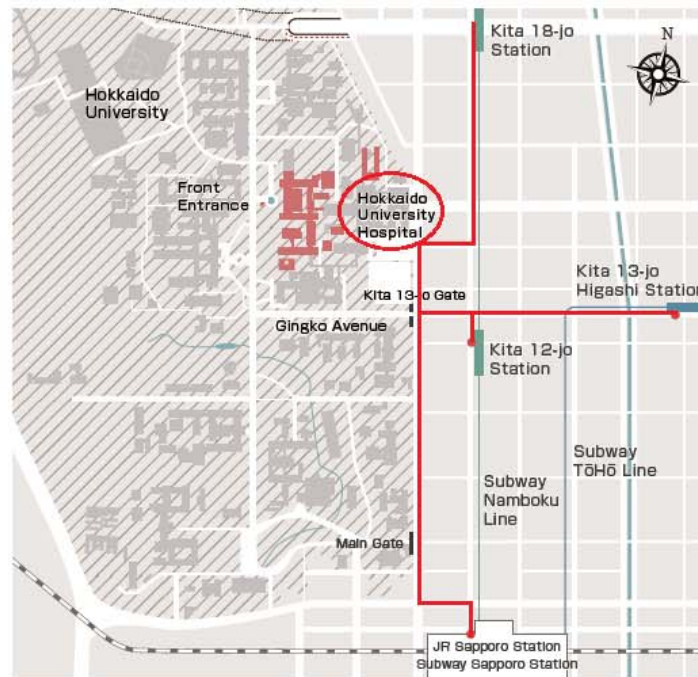

# Hokkaido University Clinical Medicine Lecture Bldg.

Kita 14, Nishi 5, Kita-ku, Sapporo,  
060-8638, Japan

JR

JR Sapporo Station: 20-min. walk

Subway

Kita 12-jo Sta. (Namboku Line):  
10-min. walk

Kita 18-jo Sta. (Namboku Line):  
10-min. walk

Kita 13-jo Higashi Sta. (Tōhō Line):  
15-min. walk

Bus

Hokudai Byouin Mae (in front of  
Hokkaido University Hospital):  
3-min. walk  
Take a bus, number 01, 03, or 04  
of the Tonden line of Chuo Bus Co.  
at the Kitaguchi bus depot of JR  
Sapporo Station

New Chitose  
Airport to JR  
Sapporo Station

40-min. by JR  
80-min. by bus

## Access to Sapporo Campus